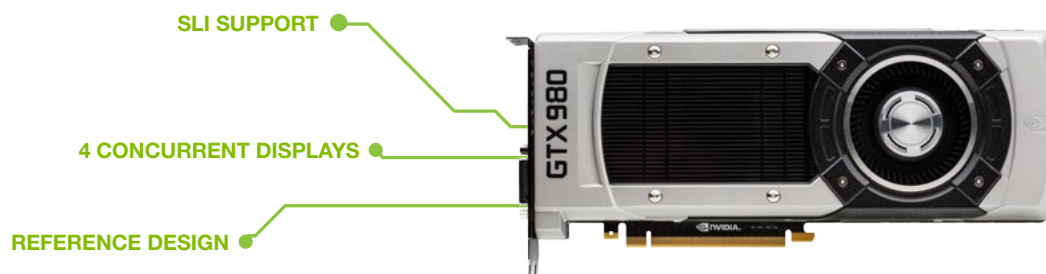

Updated 31.07.2015

PNY®

Your manufacturer warranty
Your local technical support
Your online partner portal

GEFORCE® GTX™ 980 4GB GDDR5

The GeForce® GTX™ 980 is the world's most advanced graphics card, powered by the incredibly fast, power-efficient NVIDIA® Maxwell™ architecture. With twice the performance of prior-generation cards* and exciting new gaming technologies, this innovative GPU provides an elite experience on virtual reality, HD, and ultra-resolution 4K displays.