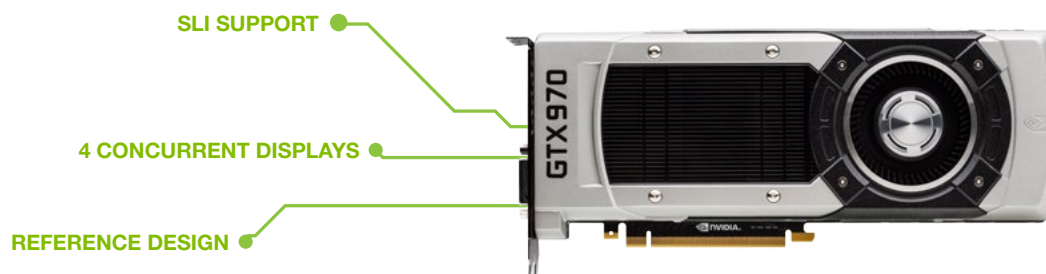

PNY®

Your manufacturer warranty
Your local technical support
Your online partner portal

GEFORCE® GTX™ 970 4GB GDDR5

Powered by new NVIDIA® Maxwell™ architecture, the GeForce® GTX™ 970 combines the most advanced technologies with class-leading graphics to deliver incredible renderings on virtual reality, HD, and ultra-resolution 4K displays.

PRODUCT SPECIFICATIONS

Dedicated Memory	4GB GDDR5
Memory Interface	256-BIT
Memory Bandwidth	224 GB / sec
GPU Cores	1664
Clocks	1 051 MHz Base 1 178 MHz Boost
System Interface	PCI Express 3.0
TDP	190 W
Thermal Solution	Single Active Fan
Form Factor	275 x 126 x 42 mm
Display Connectors	DVI, 3x DP, HDMI
Max Display	4 Concurrent Displays
Resolution	4096x2160 2048x1536 @ 60 Hz
Power Input	2 x PCIE 6-pin
Supported APIs	OpenGL 4.4, OpenCL™, CUDA, Direct X 12
Supported SLI	3-way SLI
SKU	GF970GTXBR4GEPB
EAN	3536403345013
Incl. in the box	GeForce Experience CD, Quick Start Guide