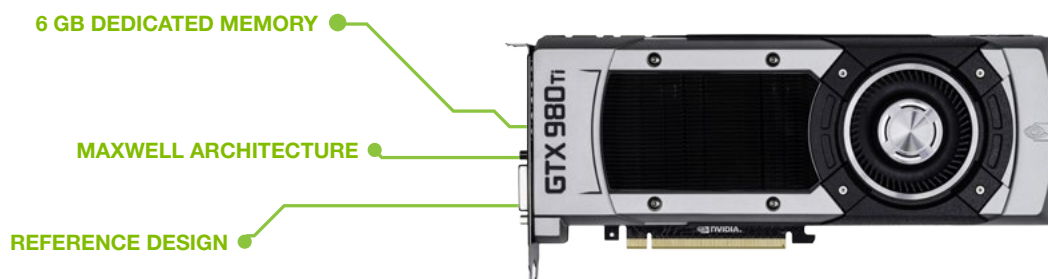

Updated 24.06.2015

PNY®

Your manufacturer warranty
Your local technical support
Your online partner portal

GEFORCE® GTX™ 980 Ti 6GB GDDR5

Ti. The most powerful two letters in the world of GPUs. When paired with our flagship GPU—GeForce GTX 980—it gives you incredible new levels of performance and capabilities. GTX 980 Ti is accelerated by the groundbreaking NVIDIA Maxwell™ architecture to deliver an unbeatable 4K and virtual reality experience.